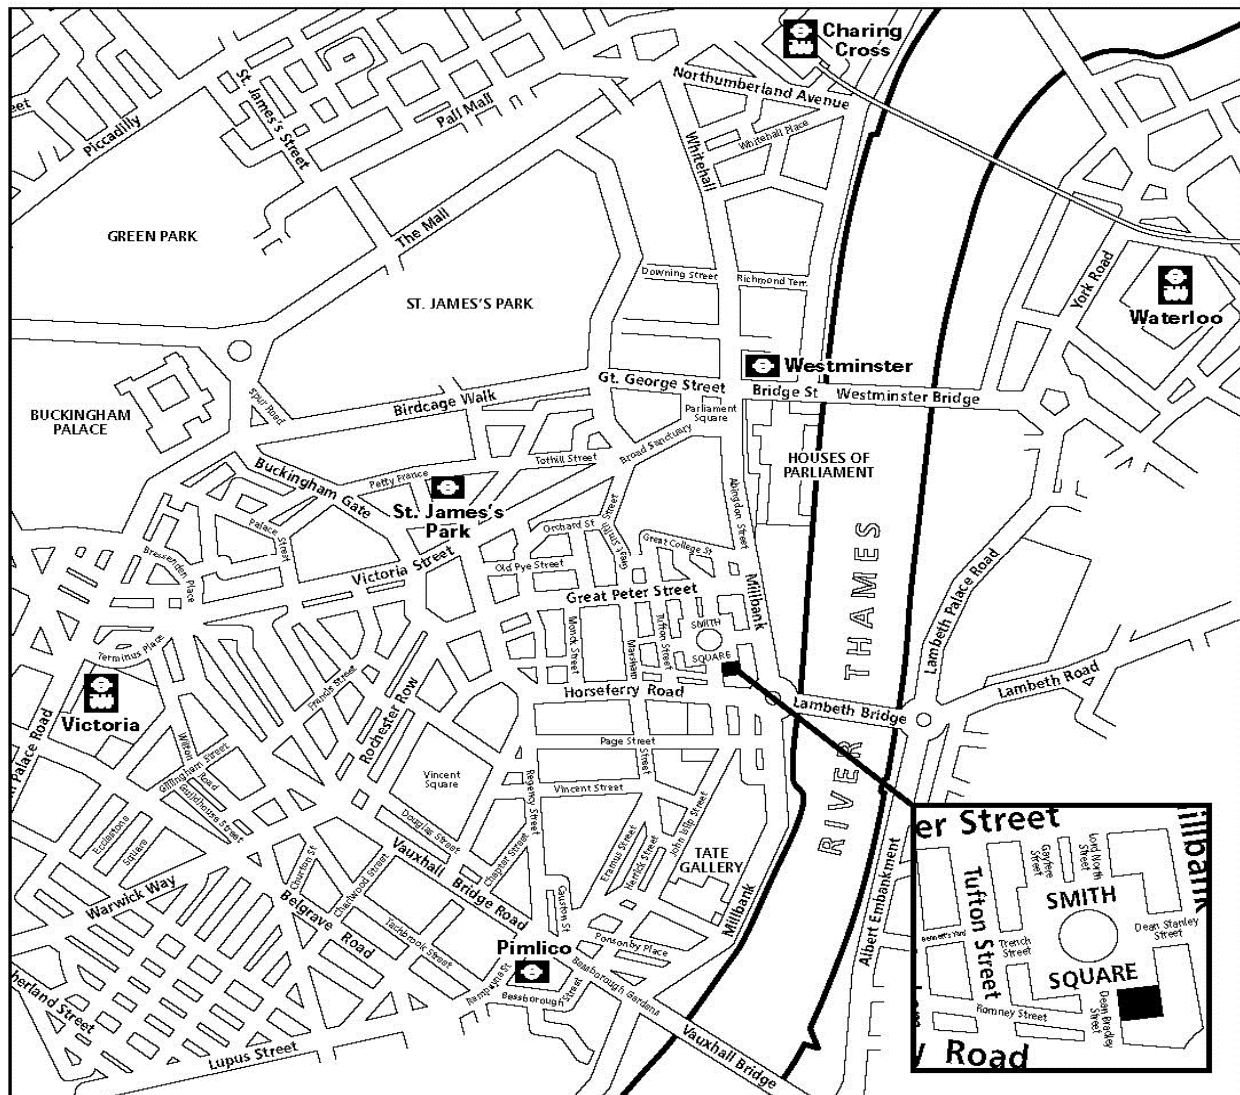

## Local Government House Location Map

### Public transport

**Local Government House** is well served by public transport. The nearest mainline stations are;

#### Victoria

and **Waterloo**; the local underground stations are **St James's Park** (District and Circle Lines); **Westminster** (District, Circle and Jubilee Lines); and **Pimlico** (Victoria Line), all about 10 minutes walk away. Buses **3** and **87** travel along **Millbank**, and the **507** between Victoria and Waterloo goes close by at the end of **Dean Bradley Street**.